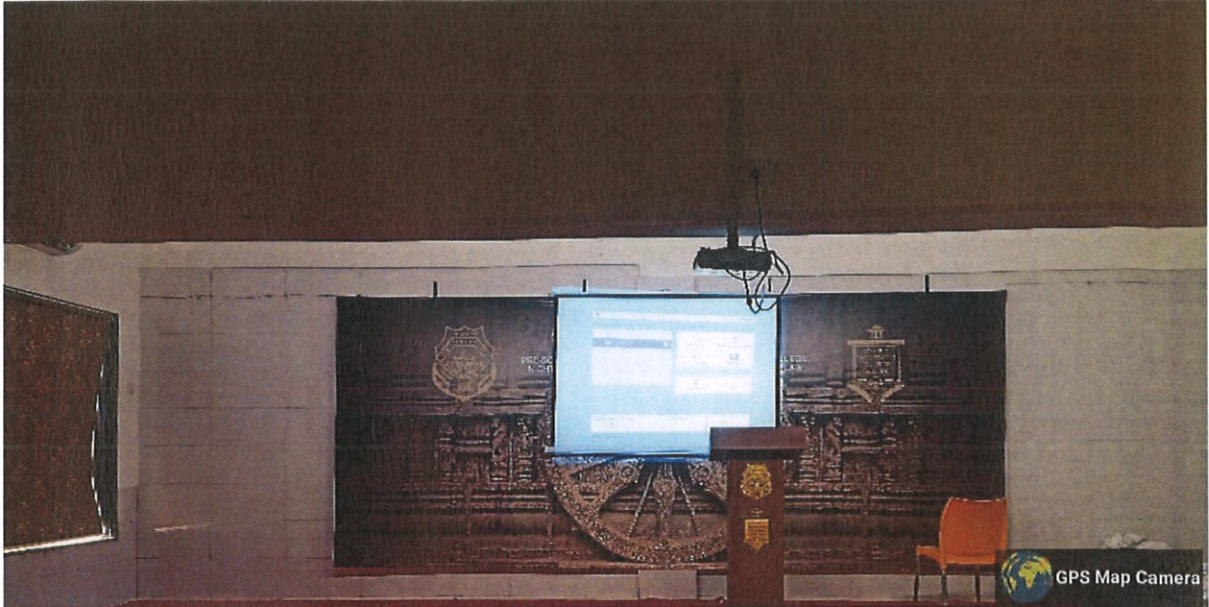

Long 72.906463°

Lat 19.056098°

26/2/2024 02:17 PM

MOOT COURT ROOM

[Handwritten Signature]

I/O PRINCIPAL
CHEMBUR KARNATAKA COLLEGE OF LAW
Vidyasagar, 4th Floor, Ghatla,
Chembur, Mumbai - 400 071.

Konkan Division, Maharashtra, India